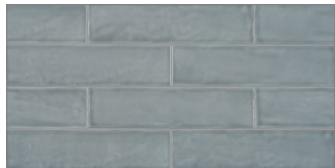

WATERCOLORS

STONE PRODUCTS

UNLIMITED, INC

Powder, 3" x 12", Rectangle Field Tile, SPUI-903154

WATERCOLORS RECTANGLE

WATERCOLORS 3" X 12"
RECTANGLE FIELD TILE IN CERAMIC

STONE PRODUCTS
UNLIMITED, INC

Powder
SPUI-903154 | Glossy

Emerald
SPUI-903155 | Glossy

Ink
SPUI-903156 | Glossy

Stone
SPUI-903157 | Glossy

Silver
SPUI-903172 | Glossy

Sky
SPUI-903159 | Glossy

Charcoal
* Special Order (2 weeks)
SPUI-903173 | Glossy

Bamboo
* Special Order (2 weeks)
SPUI-903174 | Glossy

Petal
* Special Order (2 weeks)
SPUI-903175 | Glossy

Sterling
* Special Order (2 weeks)
SPUI-903158 | Glossy

WATERCOLORS 3" X 12" RECTANGLE FIELD TILE IN CERAMIC

STONE PRODUCTS
UNLIMITED, INC

CORE

COLOR	SKU	TYPE	THICKNESS	PCS PER BOX	SQFT PER BOX	LBS PER BOX	EDGE
Powder	SPUI-903154	Field Tile	9mm	44	10.66	32.90	Pressed
Emerald	SPUI-903155	Field Tile	9mm	44	10.66	32.90	Pressed
Ink	SPUI-903156	Field Tile	9mm	44	10.66	32.90	Pressed
Stone	SPUI-903157	Field Tile	9mm	44	10.66	32.90	Pressed
Silver	SPUI-903172	Field Tile	9mm	44	10.66	32.90	Pressed
Sky	SPUI-903159	Field Tile	9mm	44	10.66	32.90	Pressed

*SPECIAL ORDER (2 WEEKS)

COLOR	SKU	TYPE	THICKNESS	PCS PER BOX	SQFT PER BOX	LBS PER BOX	EDGE
Charcoal	SPUI-903173	Field Tile	9mm	44	10.66	32.90	Pressed
Bamboo	SPUI-903174	Field Tile	9mm	44	10.66	32.90	Pressed
Petal	SPUI-903175	Field Tile	9mm	44	10.66	32.90	Pressed
Sterling	SPUI-903158	Field Tile	9mm	44	10.66	32.90	Pressed