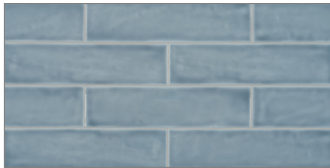

Emerald
SPUI-903155 | Glossy

Ink
SPUI-903156 | Glossy

Stone
SPUI-903157 | Glossy

Silver
SPUI-903172 | Glossy

Sky
SPUI-903159 | Glossy

Charcoal
* Special Order (2 weeks)
SPUI-903173 | Glossy

Bamboo
* Special Order (2 weeks)
SPUI-903174 | Glossy

Petal
* Special Order (2 weeks)
SPUI-903175 | Glossy

Sterling
* Special Order (2 weeks)
SPUI-903158 | Glossy

WATERCOLORS 3" X 12" RECTANGLE FIELD TILE IN CERAMIC

STONE PRODUCTS
UNLIMITED, INC

CORE

COLOR	SKU	TYPE	THICKNESS	PCS PER BOX	SQFT PER BOX	LBS PER BOX	EDGE
Powder	SPUI-903154	Field Tile	9mm	44	10.66	32.90	Pressed
Emerald	SPUI-903155	Field Tile	9mm	44	10.66	32.90	Pressed
Ink	SPUI-903156	Field Tile	9mm	44	10.66	32.90	Pressed
Stone	SPUI-903157	Field Tile	9mm	44	10.66	32.90	Pressed
Silver	SPUI-903172	Field Tile	9mm	44	10.66	32.90	Pressed
Sky	SPUI-903159	Field Tile	9mm	44	10.66	32.90	Pressed

*SPECIAL ORDER (2 WEEKS)

COLOR	SKU	TYPE	THICKNESS	PCS PER BOX	SQFT PER BOX	LBS PER BOX	EDGE
Charcoal	SPUI-903173	Field Tile	9mm	44	10.66	32.90	Pressed
Bamboo	SPUI-903174	Field Tile	9mm	44	10.66	32.90	Pressed
Petal	SPUI-903175	Field Tile	9mm	44	10.66	32.90	Pressed
Sterling	SPUI-903158	Field Tile	9mm	44	10.66	32.90	Pressed