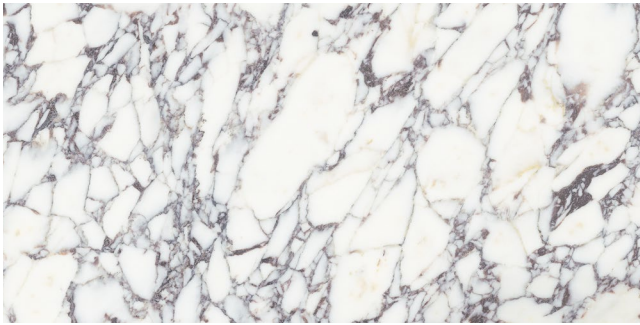

VIOLA TILE

VIOLA TILE IN MARBLE

STONE PRODUCTS
UNLIMITED, INC

Rectangle Tile	12" x 24"
SPUI-904105	Honed

Rectangle Tile	18" x 36"
SPUI-904106	Honed