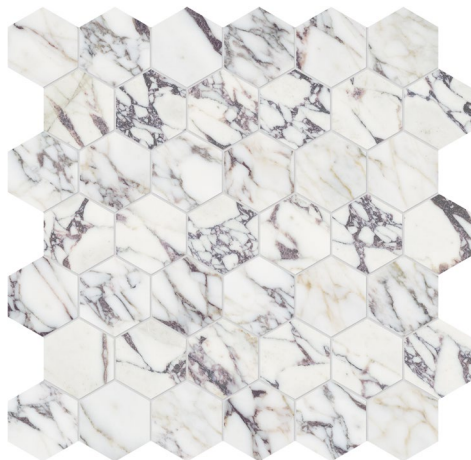

# VIOLA MOSAICS

VIOLA  
MOSAICS IN MARBLE

**STONE PRODUCTS**  
UNLIMITED, INC

<b>Herringbone Mosaic</b>	<b>1.25" x 4"</b>
SPUI-904108	Honed

<b>Picket Mosaic</b>	<b>2" x 6"</b>
SPUI-904109	Honed

<b>Hexagon Mosaic</b>	<b>2" x 2"</b>
SPUI-904110	Honed

# VIOLA MOSAICS IN MARBLE

**STONE PRODUCTS**  
UNLIMITED, INC

SIZE	SKU	THICKNESS	SHAPE	PCS PER BOX	SQFT PER BOX	LBS PER BOX	EDGE
1.25" x 4"	SPUI-904108	0.38"	Herringbone	5	4.41	22.82	Straight
2" x 6"	SPUI-904109	0.38"	Picket	5	4.41	22.31	Straight
2" x 2"	SPUI-904110	0.38"	Hexagon	5	4.95	26.35	Straight