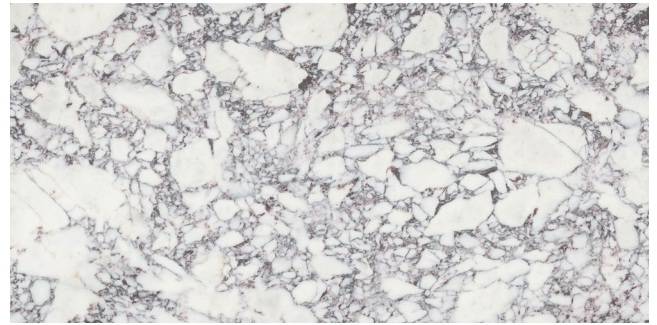

VIOLA TILE

VIOLA TILE IN MARBLE

STONE PRODUCTS
UNLIMITED, INC

Rectangle Tile	12" x 24"
SPUI-904105	Honed

Rectangle Tile	18" x 36"
SPUI-904106	Honed