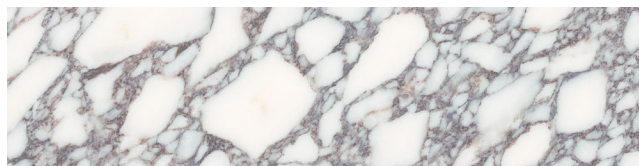

## VIOLA TILE IN MARBLE

**STONE PRODUCTS**  
UNLIMITED, INC

<b>Rectangle Tile</b>	<b>12" x 24"</b>
SPUI-904105	Honed

<b>Rectangle Tile</b>	<b>18" x 36"</b>
SPUI-904106	Honed

<b>Rectangle Tile</b>	<b>3" x 12"</b>
SPUI-904107	Honed

# VIOLA TILE IN MARBLE

**STONE PRODUCTS**  
UNLIMITED, INC

SIZE	SKU	THICKNESS	SHAPE	PCS PER BOX	SQFT PER BOX	LBS PER BOX	EDGE
12" x 24"	SPUI-904105	0.38"	Rectangle	4	8	45.92	Straight
18" x 36"	SPUI-904106	0.38"	Rectangle	2	9	52.49	Straight
3" x 12"	SPUI-904107	0.38"	Rectangle	30	7.5	42.6	Straight