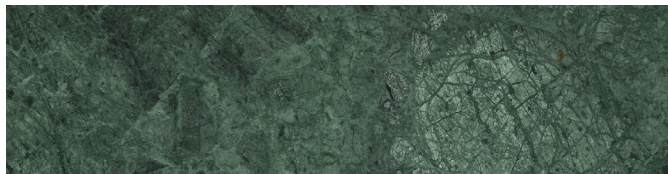

Rectangle Tile	3" x 12"
SPUI-904056	Polished