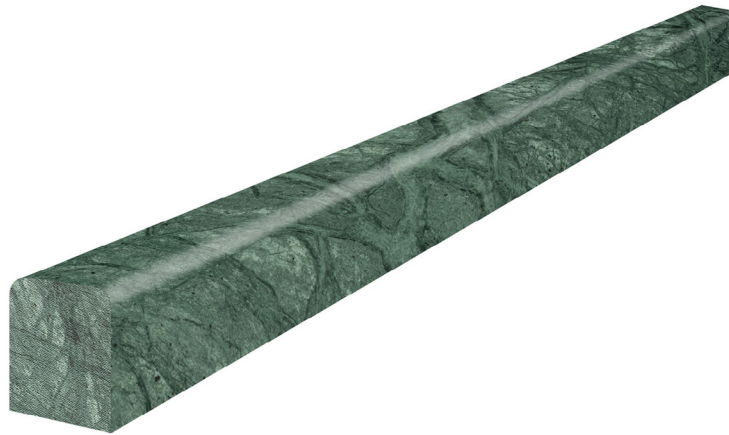

VERDE REALE TRIM

VERDE REALE
TRIM IN MARBLE

STONE PRODUCTS
UNLIMITED, INC

Pencil Trim	0.5" x 12"
SPUI-904060	Polished