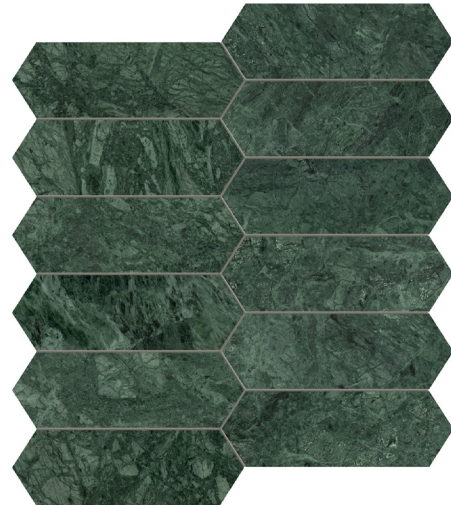

Picket Mosaic	2" x 6"
SPUI-904058	Polished