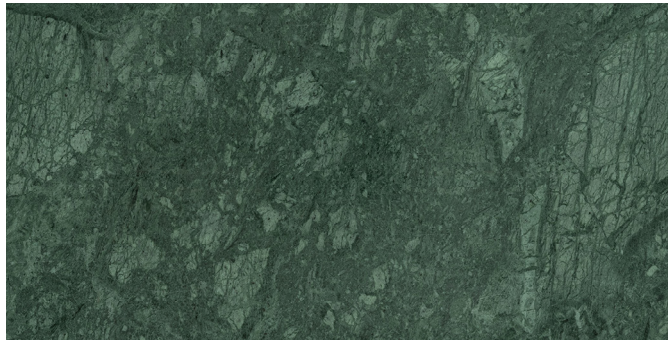

VERDE REALE TILE

VERDE REALE
TILE IN MARBLE

STONE PRODUCTS
UNLIMITED, INC

Rectangle Tile	12" x 24"
SPUI-904055	Polished