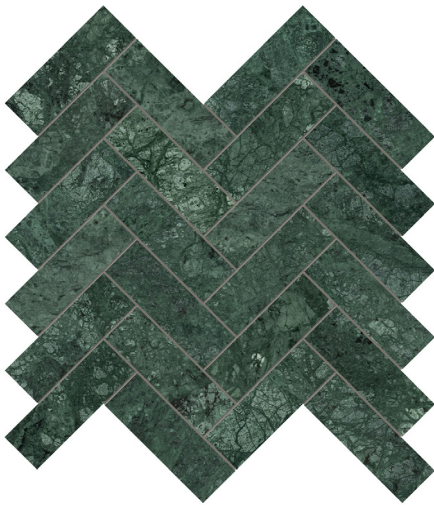

VERDE REALE MOSAICS

VERDE REALE
MOSAICS IN MARBLE

STONE PRODUCTS
UNLIMITED, INC

Herringbone Mosaic	1.25" x 4"
SPUI-904057	Polished