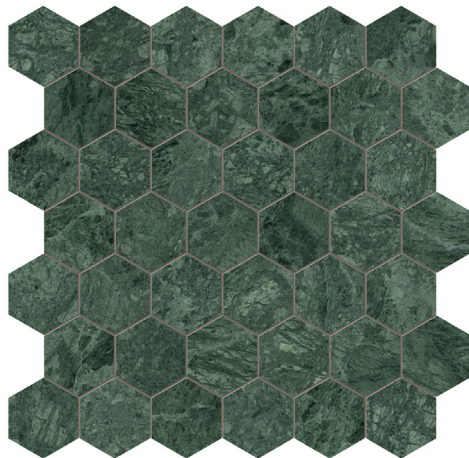

# VERDE REALE MOSAICS

VERDE REALE  
MOSAICS IN MARBLE

**STONE PRODUCTS**  
UNLIMITED, INC

<b>Herringbone Mosaic</b>	<b>1.25" x 4"</b>
SPUI-904057	Polished

<b>Picket Mosaic</b>	<b>2" x 6"</b>
SPUI-904058	Polished

<b>Hexagon Mosaic</b>	<b>2" x 2"</b>
SPUI-904059	Polished

VERDE REALE  
MOSAICS IN MARBLE

SIZE	SKU	THICKNESS	SHAPE	PCS PER BOX	SQFT PER BOX	LBS PER BOX	EDGE
1.25" x 4"	SPUI-904057	0.38"	Herringbone	5	4.41	22.82	Straight
2" x 6"	SPUI-904058	0.38"	Picket	5	4.41	26.5	Straight
2" x 2"	SPUI-904059	0.38"	Hexagon	5	4.95	28.13	Straight