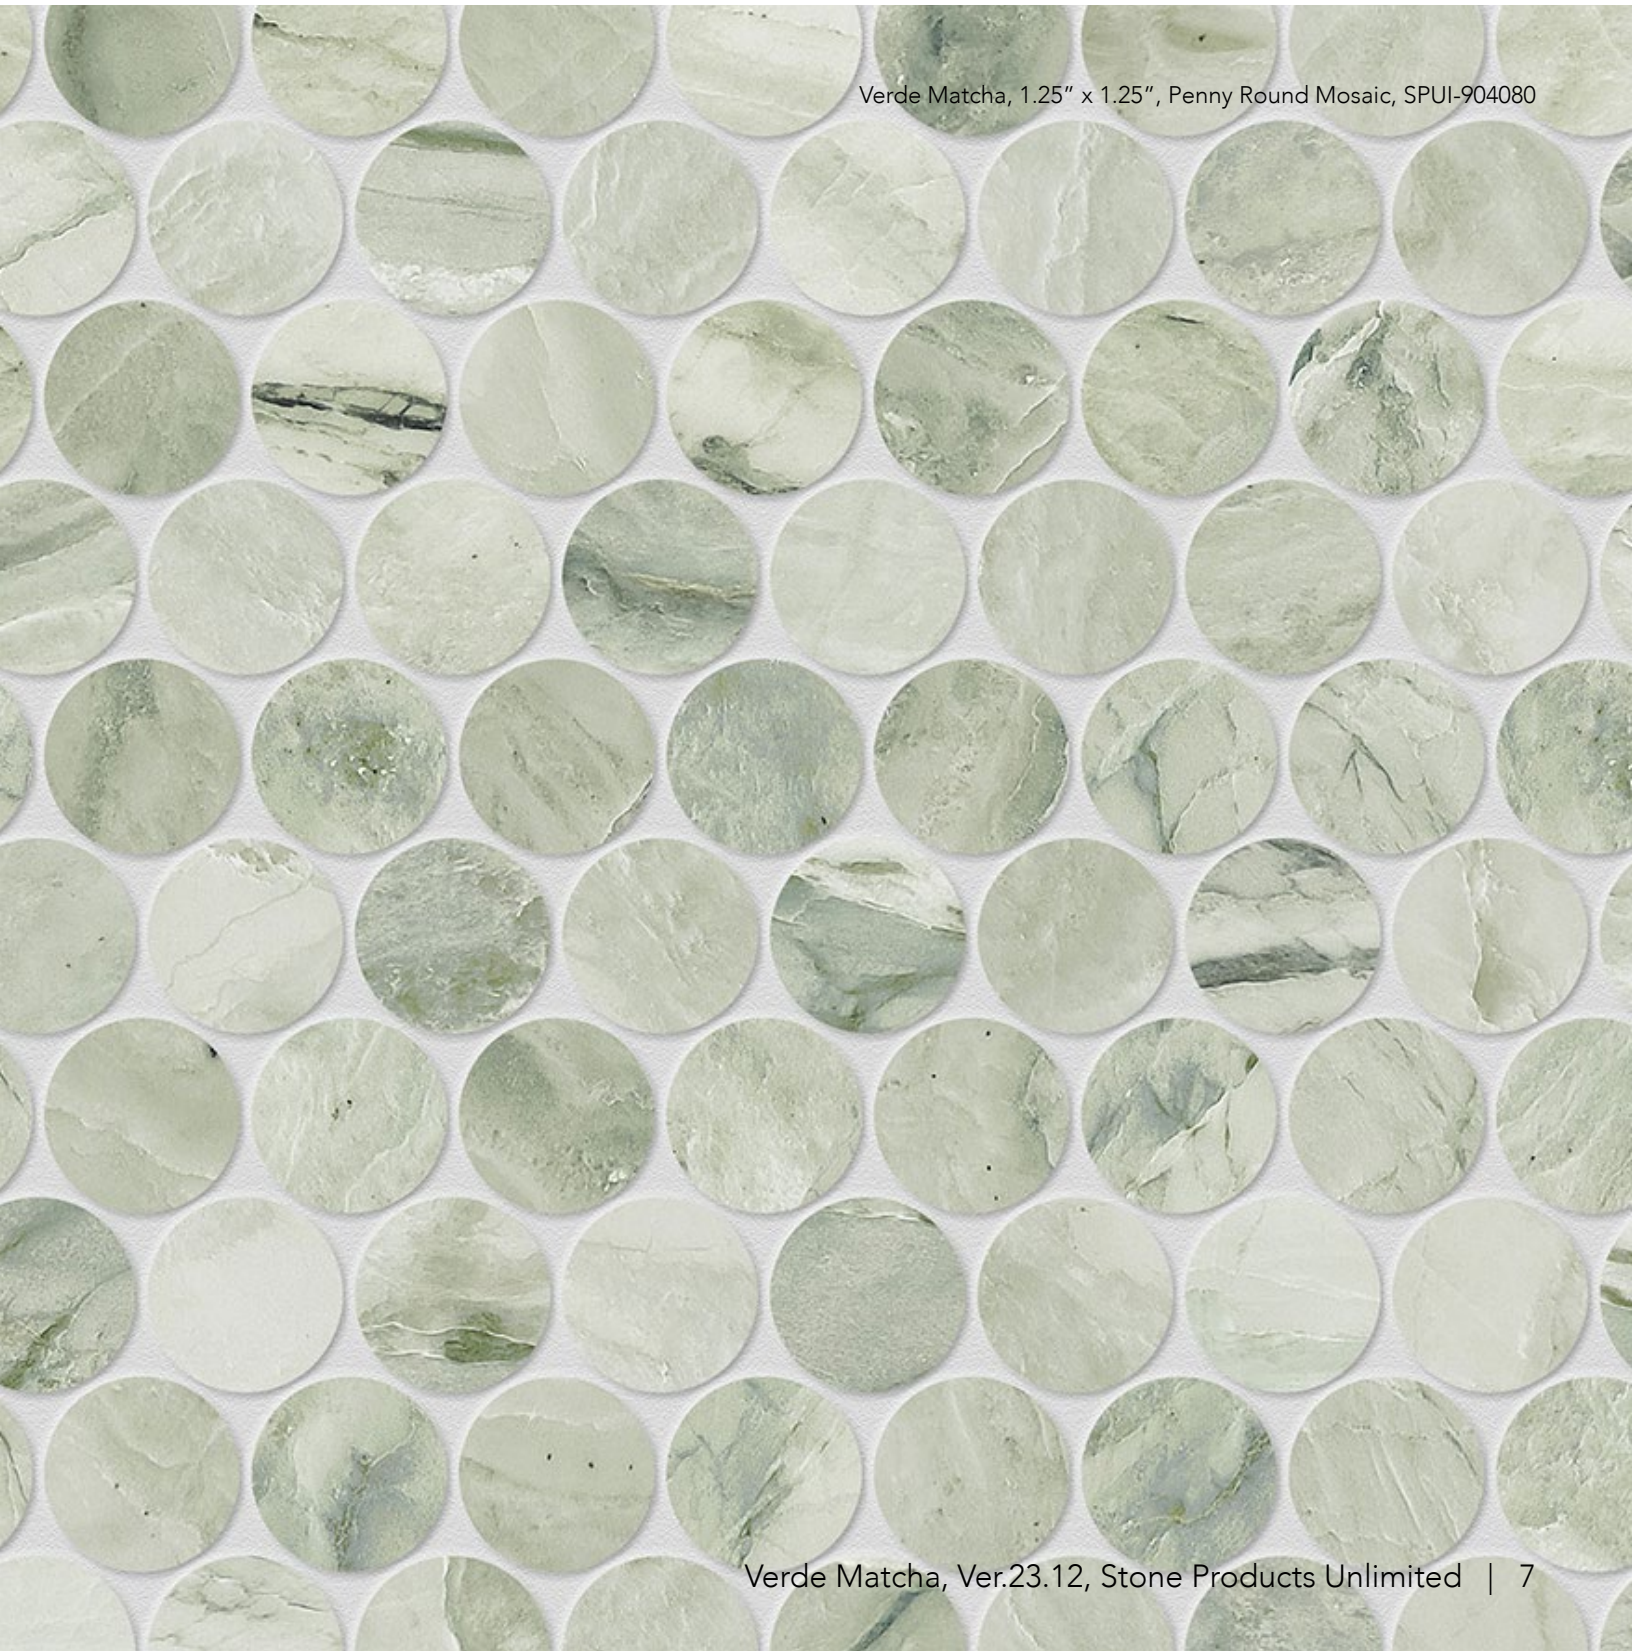

VERDE MATCHA TRIM IN MARBLE

STONE PRODUCTS
UNLIMITED, INC

SIZE	SKU	SHAPE	PCS PER BOX	LBS PER BOX
0.5" x 12"	SPUI-904081	Pencil	50	17.4

Verde Matcha, 1.25" x 1.25", Penny Round Mosaic, SPUI-904080