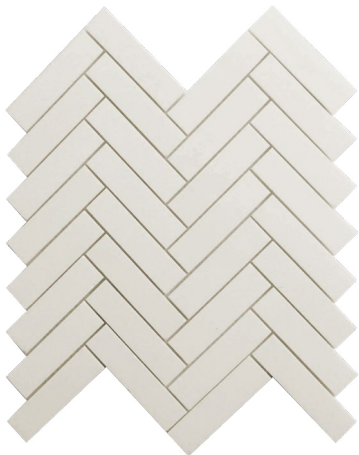

Herringbone Mosaic	1" x 4"
MOS-THAWHI-14HER-H	Honed
MOS-THAWHI-14HER-P	Polished