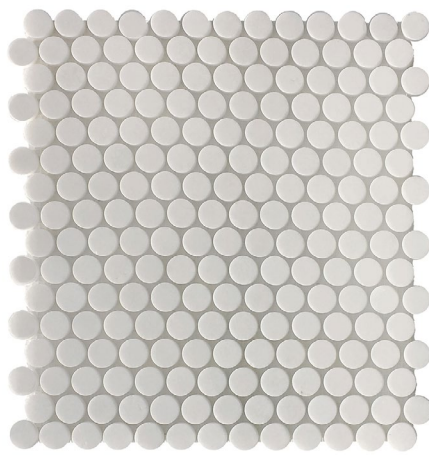

Penny Round Mosaic	0.75" x 0.75"
MOS-THAWHI-PE-H	Honed
MOS-THAWHI-PE-P	Polished