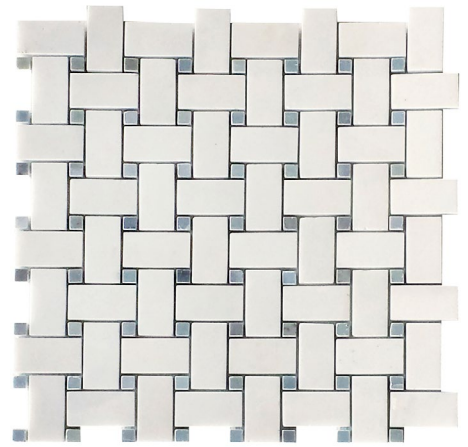

Blue Dot Basketweave Mosaic	1" x 2"
MOS-THAWHI-BWB-H	Honed
MOS-THAWHI-BWB-P	Polished