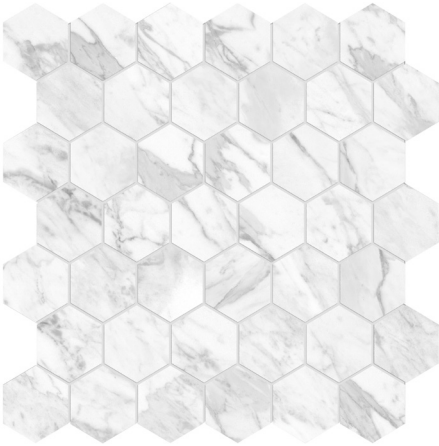

Calacatta Paonazzo	
2" x 2" Hexagon	
SPUI-903679	Polished
SPUI-903680	Honed

Carrara Gioia	
2" x 2" Hexagon	
SPUI-903764	Polished
SPUI-903765	Honed

Nero Venato	
2" x 2" Hexagon	
SPUI-903708	Polished
SPUI-903709	Honed

Onyx Nuvolato	
2" x 2" Hexagon	
SPUI-903693	Polished
SPUI-903694	Honed

Paradiso Argento	
2" x 2" Hexagon	
SPUI-903783	Polished
SPUI-903784	Honed

RIVIERA 2" X 2", 6" X 6"
MOSAIC IN PORCELAIN

Statuarietto	
2" x 2" Hexagon	
SPUI-903745	Polished
SPUI-903746	Honed