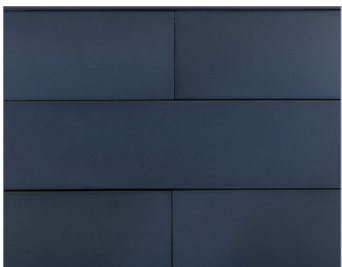

FORTE

STONE PRODUCTS
UNLIMITED, INC

Viridian Green, 3.5" x 14.5", Rectangle Field Tile, POR-FORVGRE-314-M

FORTE RECTANGLE

FORTE 3.5" X 14.5"
RECTANGLE TILE IN PORCELAIN

STONE PRODUCTS
UNLIMITED, INC

Bahia Blue
POR-FORBBLU-314-M Matte

Beige Gobi
POR-FORBEI-314-M Matte

Black City
POR-FORBLA-314-M Matte

Canyon
POR-FORCAN-314-M Matte

Glassy Blue
POR-FORGBLU-314-M Matte

Simply Grey
POR-FORGRE-314-M Matte

Viridian Green
POR-FORVGRE-314-M Matte

White Plume
POR-FORWHI-314-M Matte

FORTE 3.5" X 14.5" RECTANGLE TILE IN PORCELAIN

STONE PRODUCTS
UNLIMITED, INC

COLOR	SKU	TYPE	THICKNESS	PCS PER BOX	SQFT PER BOX	LBS PER BOX	EDGE	FINISH
Bahia Blue	POR-FORBBLU-314-M	Field Tile	9mm	19	6.92	28.75	Pressed	Matte
Beige Gobi	POR-FORBEI-314-M	Field Tile	9mm	19	6.92	28.75	Pressed	Matte
Black City	POR-FORBLA-314-M	Field Tile	9mm	19	6.92	28.75	Pressed	Matte
Canyon	POR-FORCAN-314-M	Field Tile	9mm	19	6.92	28.75	Pressed	Matte
Glassy Blue	POR-FORGBLU-314-M	Field Tile	9mm	19	6.92	28.75	Pressed	Matte
Simply Grey	POR-FORGRE-314-M	Field Tile	9mm	19	6.92	28.75	Pressed	Matte
Viridian Green	POR-FORVGRE-314-M	Field Tile	9mm	19	6.92	28.75	Pressed	Matte
White Plume	POR-FORWHI-314-M	Field Tile	9mm	19	6.92	28.75	Pressed	Matte