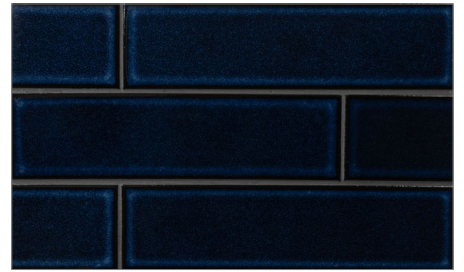

EIGO

STONE PRODUCTS
UNLIMITED, INC

Latte, 2.5" x 9", Rectangle Tile, SPUI-903409

EIGO RECTANGLE

2.5" x 9"

EIGO 2.5" X 9"
RECTANGLE IN PORCELAIN

STONE PRODUCTS
UNLIMITED, INC

Day	
2.5" x 9"	
SPUI-903407	Glossy

Tea Leaves	
2.5" x 9"	
SPUI-903408	Glossy

Latte	
2.5" x 9"	
SPUI-903409	Matte

Caramel	
2.5" x 9"	
SPUI-903410	Matte

Olive	
2.5" x 9"	
SPUI-903411	Glossy

Ocean	
2.5" x 9"	
SPUI-903412	Glossy

EIGO 2.5" X 9" RECTANGLE IN PORCELAIN

STONE PRODUCTS
UNLIMITED, INC

COLOR	SKU	TYPE	THICKNESS	SHAPE	SIZE	PCS PER BOX	SQFT PER BOX	LBS PER BOX	EDGE	FINISH
Day	SPUI-903407	Tile	9mm	Rectangle	2.5" x 9"	80	13.34	50.00	Pressed	Glossy
Tea Leaves	SPUI-903408	Tile	9mm	Rectangle	2.5" x 9"	80	13.34	50.00	Pressed	Glossy
Latte	SPUI-903409	Tile	9mm	Rectangle	2.5" x 9"	80	13.34	50.00	Pressed	Matte
Caramel	SPUI-903410	Tile	9mm	Rectangle	2.5" x 9"	80	13.34	50.00	Pressed	Matte
Olive	SPUI-903411	Tile	9mm	Rectangle	2.5" x 9"	80	13.34	50.00	Pressed	Glossy
Ocean	SPUI-903412	Tile	9mm	Rectangle	2.5" x 9"	80	13.34	50.00	Pressed	Glossy