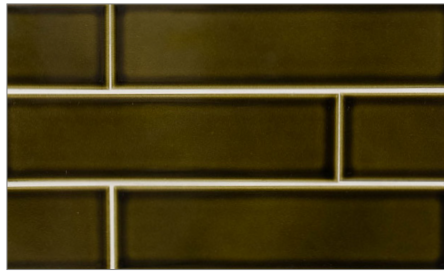

EIGO

STONE PRODUCTS
UNLIMITED, INC

Latte, 2.5" x 9", Rectangle Tile, SPUI-903409

EIGO RECTANGLE

2.5" x 9"

EIGO 2.5" X 9"
RECTANGLE IN PORCELAIN

STONE PRODUCTS
UNLIMITED, INC

Day	
2.5" x 9"	
SPUI-903407	Glossy

Tea Leaves	
2.5" x 9"	
SPUI-903408	Glossy

Latte	
2.5" x 9"	
SPUI-903409	Matte

Caramel	
2.5" x 9"	
SPUI-903410	Matte

Olive	
2.5" x 9"	
SPUI-903411	Glossy

Ocean	
2.5" x 9"	
SPUI-903412	Glossy

EIGO 2.5" X 9" RECTANGLE IN PORCELAIN

STONE PRODUCTS
UNLIMITED, INC

COLOR	SKU	TYPE	THICKNESS	SHAPE	SIZE	PCS PER BOX	SQFT PER BOX	LBS PER BOX	EDGE	FINISH
Day	SPUI-903407	Tile	9mm	Rectangle	2.5" x 9"	80	13.34	50.00	Pressed	Glossy
Tea Leaves	SPUI-903408	Tile	9mm	Rectangle	2.5" x 9"	80	13.34	50.00	Pressed	Glossy
Latte	SPUI-903409	Tile	9mm	Rectangle	2.5" x 9"	80	13.34	50.00	Pressed	Matte
Caramel	SPUI-903410	Tile	9mm	Rectangle	2.5" x 9"	80	13.34	50.00	Pressed	Matte
Olive	SPUI-903411	Tile	9mm	Rectangle	2.5" x 9"	80	13.34	50.00	Pressed	Glossy
Ocean	SPUI-903412	Tile	9mm	Rectangle	2.5" x 9"	80	13.34	50.00	Pressed	Glossy

Tea Leaves, 2.5" x 9", Rectangle Tile, SPUI-903408

TECHNICAL INFORMATION

Tile collection performance based on industry standards.

PERFORMANCE CHARACTERISTICS

Water Absorption

N/A

Scratch Hardness

N/A