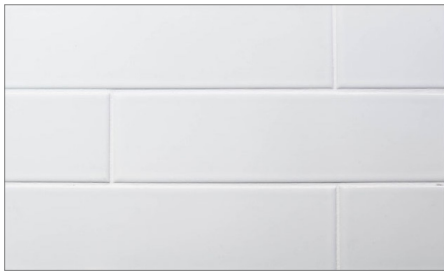

EIGO

STONE PRODUCTS
UNLIMITED, INC

Latte, 2.5" x 9", Rectangle Tile, SPUI-903409

EIGO RECTANGLE

2.5" x 9"

EIGO 2.5" X 9"
RECTANGLE IN PORCELAIN

STONE PRODUCTS
UNLIMITED, INC

Day	
2.5" x 9"	
SPUI-903407	Glossy

Tea Leaves	
2.5" x 9"	
SPUI-903408	Glossy

Latte	
2.5" x 9"	
SPUI-903409	Matte

Caramel	
2.5" x 9"	
SPUI-903410	Matte

Olive	
2.5" x 9"	
SPUI-903411	Glossy

Ocean	
2.5" x 9"	
SPUI-903412	Glossy

EIGO 2.5" X 9" RECTANGLE IN PORCELAIN