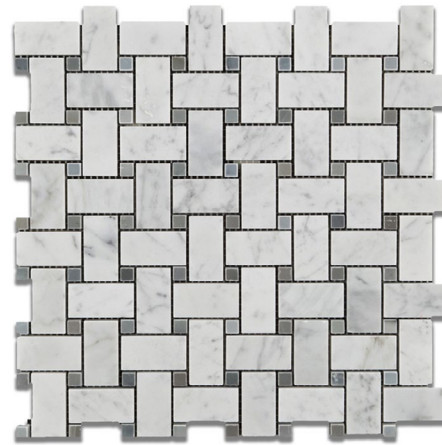

Basketweave w/ Blue Dot	1" x 2"
MOS-CARWHI-BWG-P	Polished
MOS-CARWHI-BWG-H	Honed