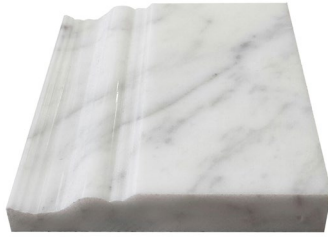

CARRARA WHITE TRIM

CARRARA WHITE
TRIM IN MARBLE

STONE PRODUCTS
UNLIMITED, INC

Baseboard Trim	4" x 12"
TRI-BIABEL-BASEB-P	Polished
TRI-BIABEL-BASEB-H	Honed

Bullnose Liner	0.75" x 12"
TRI-BIABEL-BN-P	Polished
TRI-BIABEL-BN-H	Honed