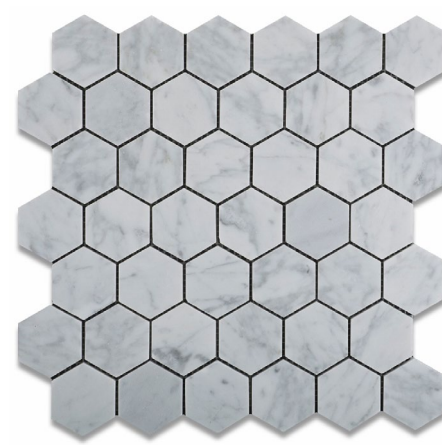

# CARRARA WHITE MOSAICS

CARRARA WHITE  
MOSAICS IN MARBLE

**STONE PRODUCTS**  
UNLIMITED, INC

<b>Basketweave w/ Black Dot</b>	<b>1" x 2"</b>
MOS-CARWHI-BWB-P	Polished
MOS-CARWHI-BWB-H	Honed

<b>Basketweave w/ Blue Dot</b>	<b>1" x 2"</b>
MOS-CARWHI-BWG-P	Polished
MOS-CARWHI-BWG-H	Honed

<b>Herringbone</b>	<b>1" x 4"</b>
MOS-CARWHI-14HER-P	Polished
MOS-CARWHI-14HER-H	Honed

<b>Hexagon</b>	<b>2" x 2"</b>
MOS-CARWHI-2HEX-P	Polished
MOS-CARWHI-2HEX-H	Honed

Hexagon	3" x 3"
MOS-CARWHI-3HEX-P	Polished
MOS-CARWHI-3HEX-H	Honed