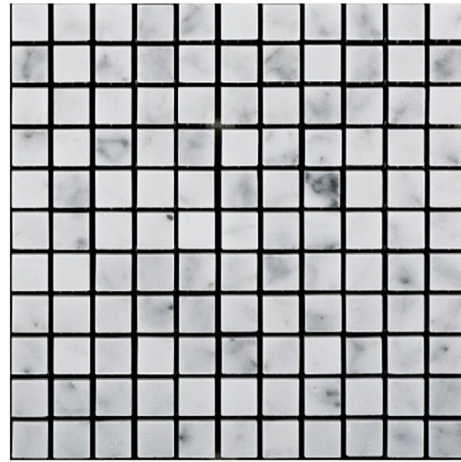

# CARRARA WHITE MOSAICS

CARRARA WHITE  
MOSAICS IN MARBLE

**STONE PRODUCTS**  
UNLIMITED, INC

<b>Basketweave w/ Black Dot</b>	<b>1" x 2"</b>
MOS-CARWHI-BWB-P	Polished
MOS-CARWHI-BWB-H	Honed

<b>Basketweave w/ Blue Dot</b>	<b>1" x 2"</b>
MOS-CARWHI-BWG-P	Polished
MOS-CARWHI-BWG-H	Honed

<b>Herringbone</b>	<b>1" x 4"</b>
MOS-CARWHI-14HER-P	Polished
MOS-CARWHI-14HER-H	Honed

<b>Hexagon</b>	<b>2" x 2"</b>
MOS-CARWHI-2HEX-P	Polished
MOS-CARWHI-2HEX-H	Honed

Hexagon	3" x 3"
MOS-CARWHI-3HEX-P	Polished
MOS-CARWHI-3HEX-H	Honed