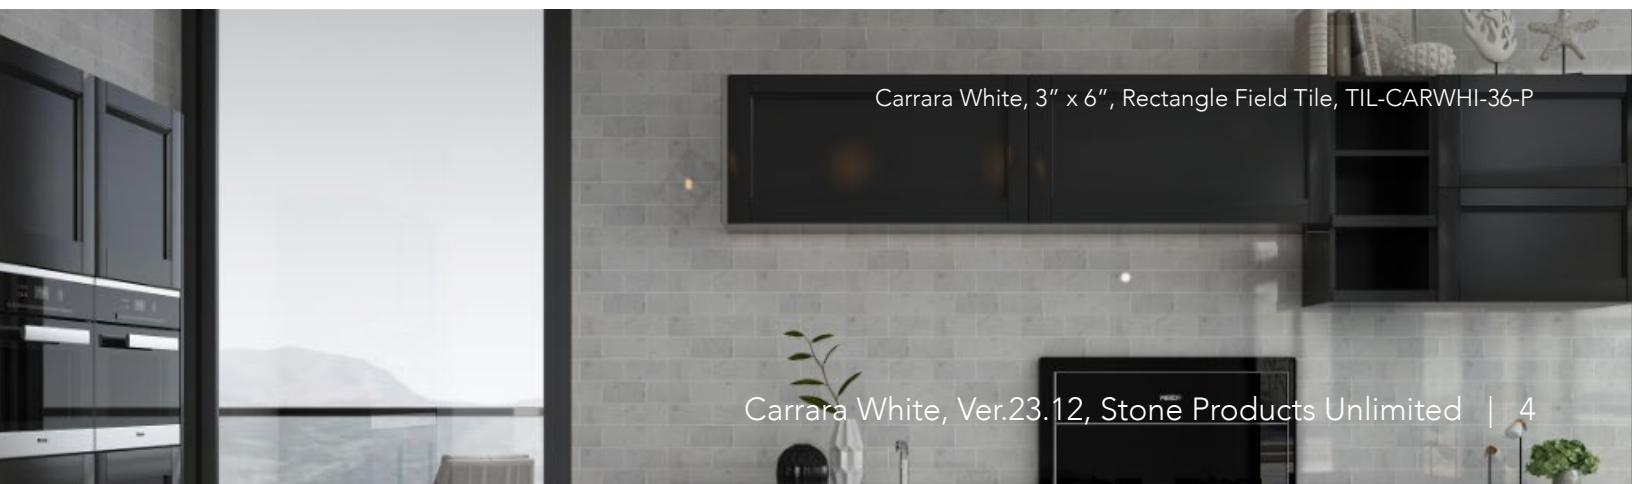

CARRARA WHITE FIELD TILE IN MARBLE

SIZE	SKU	THICKNESS	SHAPE	EDGE	FINISH
3" x 6"	TIL-CARWHI-36-P	3/8"	Rectangle	Straight	Polished
3" x 6"	TIL-CARWHI-36-H	3/8"	Rectangle	Straight	Honed
4" x 12"	TIL-CARWHI-412-P	3/8"	Rectangle	Straight	Polished
4" x 12"	TIL-CARWHI-412-H	3/8"	Rectangle	Straight	Honed
6" x 12"	TIL-CARWHI-612-P	3/8"	Rectangle	Straight	Polished
6" x 12"	TIL-CARWHI-612-H	3/8"	Rectangle	Straight	Honed
12" x 24"	TIL-CARWHI-1224-P	3/8"	Rectangle	Straight	Polished
12" x 24"	TIL-CARWHI-1224-H	3/8"	Rectangle	Straight	Honed
18" x 36"	TIL-CARWHI-1836-P	3/8"	Rectangle	Straight	Polished
18" x 36"	TIL-CARWHI-1836-H	3/8"	Rectangle	Straight	Honed
12" x 12"	TIL-CARWHI-1212-P	3/8"	Square	Straight	Polished
12" x 12"	TIL-CARWHI-1212-H	3/8"	Square	Straight	Honed
18" x 18"	TIL-CARWHI-1818-P	3/8"	Square	Straight	Polished
18" x 18"	TIL-CARWHI-1818-H	3/8"	Square	Straight	Honed
24" x 24"	TIL-CARWHI-2424-P	3/8"	Square	Straight	Polished
24" x 24"	TIL-CARWHI-2424-H	3/8"	Square	Straight	Honed
6" x 6"	TIL-CARWHI-6HEX-P	3/8"	Hexagon	Straight	Polished
6" x 6"	TIL-CARWHI-6HEX-H	3/8"	Hexagon	Straight	Honed
10" x 10"	TIL-CARWHI-10HEX-H	3/8"	Hexagon	Straight	Honed

Carrara White, 3" x 6", Rectangle Field Tile, TIL-CARWHI-36-P