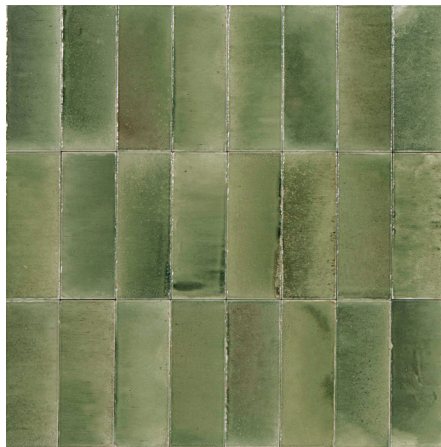

BREEZE

STONE PRODUCTS
UNLIMITED, INC

Beige 2" x 6" Rectangle Tile SPUI-902283

BREEZE RECTANGLE

2" x 6"

BREEZE 2" X 6"
RECTANGLE TILE IN PORCELAIN

STONE PRODUCTS
UNLIMITED, INC

Turchese	
Stock Item	
SPUI-902282	Glossy

Beige	
Stock Item	
SPUI-902283	Glossy

Bianco	
Stock Item	
SPUI-902284	Glossy

Giada	
Stock Item	
SPUI-902285	Glossy

Grigio	
Stock Item	
SPUI-902286	Glossy

BREEZE 2" X 6" RECTANGLE TILE IN PORCELAIN

STONE PRODUCTS
UNLIMITED, INC

COLOR	SKU	TYPE	THICKNESS	SHAPE	SIZE	PCS PER BOX	SQFT PER BOX	LBS PER BOX	EDGE
Turchese	SPUI-902282	Tile	10mm	Rectangle	2" x 6"	108	8.72	37.81	Pressed
Beige	SPUI-902283	Tile	10mm	Rectangle	2" x 6"	108	8.72	37.81	Pressed
Bianco	SPUI-902284	Tile	10mm	Rectangle	2" x 6"	108	8.72	37.81	Pressed
Giada	SPUI-902285	Tile	10mm	Rectangle	2" x 6"	108	8.72	37.81	Pressed
Grigio	SPUI-902286	Tile	10mm	Rectangle	2" x 6"	108	8.72	37.81	Pressed