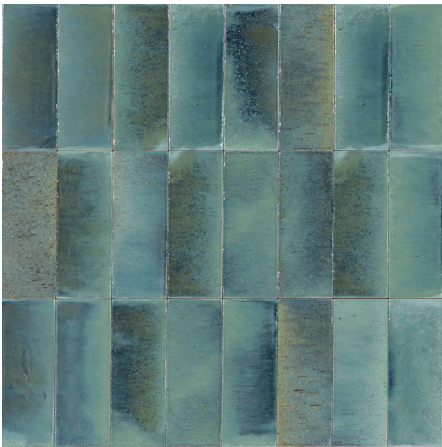

BREEZE

STONE PRODUCTS
UNLIMITED, INC

Beige 2" x 6" Rectangle Tile SPUI-902283

BREEZE RECTANGLE

2" x 6"

BREEZE 2" X 6"
RECTANGLE TILE IN PORCELAIN

STONE PRODUCTS
UNLIMITED, INC

Turchese	
Stock Item	
SPUI-902282	Glossy

Beige	
Stock Item	
SPUI-902283	Glossy

Bianco	
Stock Item	
SPUI-902284	Glossy

Giada	
Stock Item	
SPUI-902285	Glossy

Grigio	
Stock Item	
SPUI-902286	Glossy

BREEZE 2" X 6" RECTANGLE TILE IN PORCELAIN

STONE PRODUCTS
UNLIMITED, INC

COLOR	SKU	TYPE	THICKNESS	SHAPE	SIZE	PCS PER BOX	SQFT PER BOX	LBS PER BOX	EDGE
Turchese	SPUI-902282	Tile	10mm	Rectangle	2" x 6"	108	8.72	37.81	Pressed
Beige	SPUI-902283	Tile	10mm	Rectangle	2" x 6"	108	8.72	37.81	Pressed
Bianco	SPUI-902284	Tile	10mm	Rectangle	2" x 6"	108	8.72	37.81	Pressed
Giada	SPUI-902285	Tile	10mm	Rectangle	2" x 6"	108	8.72	37.81	Pressed
Grigio	SPUI-902286	Tile	10mm	Rectangle	2" x 6"	108	8.72	37.81	Pressed