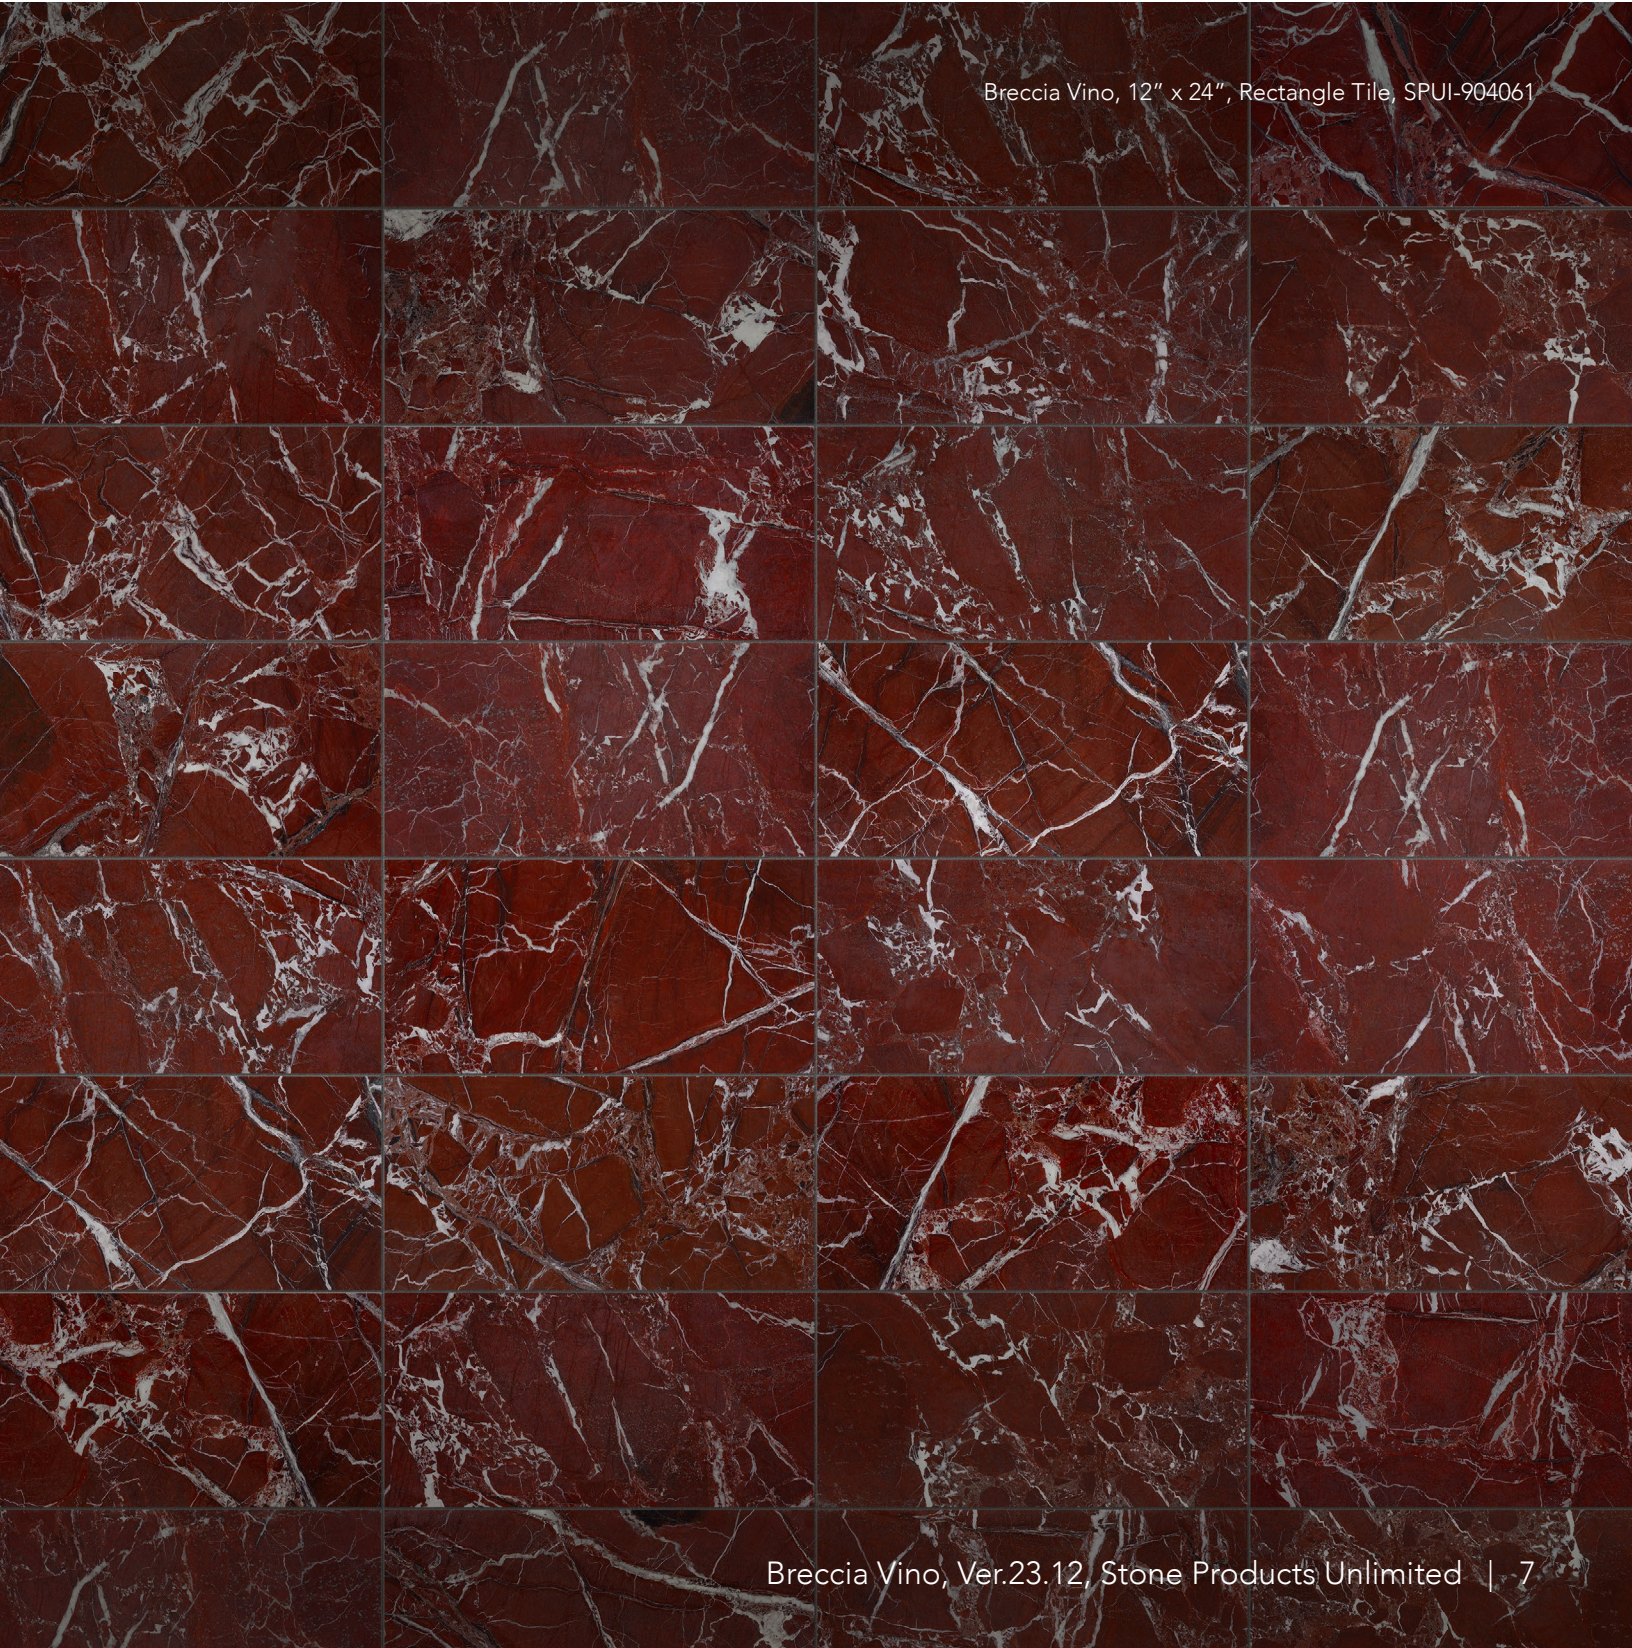

BRECCIA VINO
TRIM IN MARBLE

SIZE	SKU	SHAPE	PCS PER BOX	LBS PER BOX
0.5" x 12"	SPUI-904066	Pencil	50	17.4