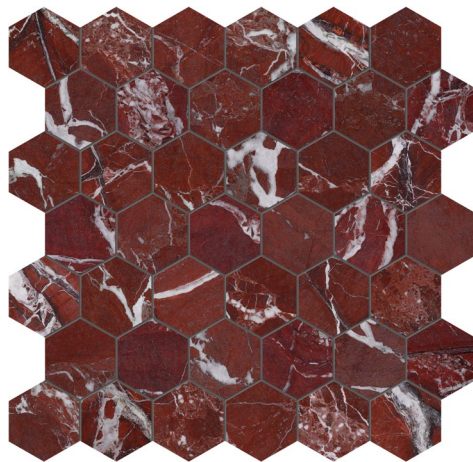

Rectangle Tile	3" x 12"
SPUI-904062	Polished

BRECCIA VINO TILE IN MARBLE

STONE PRODUCTS
UNLIMITED, INC

SIZE	SKU	THICKNESS	SHAPE	PCS PER BOX	SQFT PER BOX	LBS PER BOX	EDGE
12" x 24"	SPUI-904061	0.38"	Rectangle	4	8	52.49	Straight
3" x 12"	SPUI-904062	0.38"	Rectangle	30	7.5	48.42	Straight

Breccia Vino, 12" x 24", Rectangle Tile, SPUI-904061

BRECCIA VINO MOSAICS

BRECCIA VINO
MOSAICS IN MARBLE

STONE PRODUCTS
UNLIMITED, INC

Herringbone Mosaic	1.25" x 4"
SPUI-904063	Polished

Picket Mosaic	2" x 6"
SPUI-904064	Polished

Hexagon Mosaic	2" x 2"
SPUI-904065	Polished

BRECCIA VINO MOSAICS IN MARBLE

STONE PRODUCTS
UNLIMITED, INC

SIZE	SKU	THICKNESS	SHAPE	PCS PER BOX	SQFT PER BOX	LBS PER BOX	EDGE
1.25" x 4"	SPUI-904063	0.38"	Herringbone	5	4.41	22.82	Straight
2" x 6"	SPUI-904064	0.38"	Picket	5	4.41	22.31	Straight
2" x 2"	SPUI-904065	0.38"	Hexagon	5	4.95	26.35	Straight