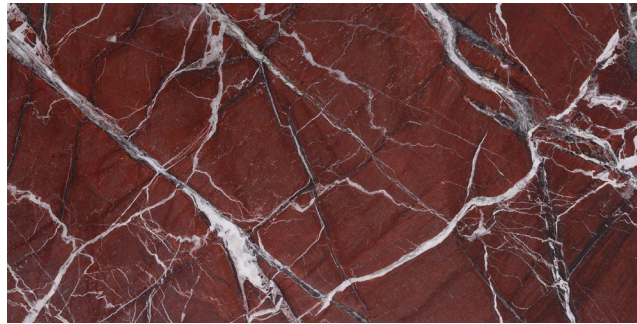

BRECCIA VINO

STONE PRODUCTS
UNLIMITED, INC

Breccia Vino, 12" x 24", Rectangle Tile, SPUI-904061

BRECCIA VINO TILE

BRECCIA VINO
TILE IN MARBLE

STONE PRODUCTS
UNLIMITED, INC

Rectangle Tile	12" x 24"
SPUI-904061	Polished

Rectangle Tile	3" x 12"
SPUI-904062	Polished

BRECCIA VINO TILE IN MARBLE

STONE PRODUCTS
UNLIMITED, INC

SIZE	SKU	THICKNESS	SHAPE	PCS PER BOX	SQFT PER BOX	LBS PER BOX	EDGE
12" x 24"	SPUI-904061	0.38"	Rectangle	4	8	52.49	Straight
3" x 12"	SPUI-904062	0.38"	Rectangle	30	7.5	48.42	Straight