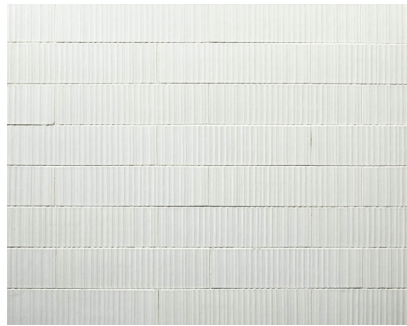

AKUZA RIBBED

AKUZA 2.5" X 9"
RIBBED RECTANGLE TILE IN PORCELAIN

STONE PRODUCTS
UNLIMITED, INC

Day	
SPUI-902269	Matte