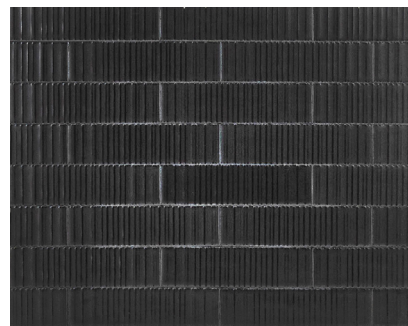

Moon Matte, 2.5" x 9", Rectangle Tile, SPUI-902267

Night Matte, 2.5" x 9", Rectangle Tile, SPUI-902268

Storm Matte, 2.5" x 9", Rectangle Tile, SPUI-902987

AKUZA RIBBED

AKUZA 2.5" X 9"
RIBBED RECTANGLE TILE IN PORCELAIN

STONE PRODUCTS
UNLIMITED, INC

Day	
SPUI-902269	Matte

Sky	
SPUI-902270	Matte

Moon	
SPUI-902271	Matte

Night	
SPUI-902272	Matte

Storm	
SPUI-902986	Matte

AKUZA 2.5" X 9" RIBBED RECTANGLE TILE IN PORCELAIN

STONE PRODUCTS
UNLIMITED, INC

COLOR	SKU	TYPE	THICKNESS	PCS PER BOX	SQFT PER BOX	LBS PER BOX	EDGE	FINISH
Day	SPUI-902269	Tile	9mm	80	13.34	50.00	Pressed	Ribbed
Sky	SPUI-902270	Tile	9mm	80	13.34	50.00	Pressed	Ribbed
Moon	SPUI-902271	Tile	9mm	80	13.34	50.00	Pressed	Ribbed
Night	SPUI-902272	Tile	9mm	80	13.34	50.00	Pressed	Ribbed
Storm	SPUI-902986	Tile	9mm	80	13.34	50.00	Pressed	Ribbed

Storm Ribbed, 2.5" x 9", Rectangle Tile, SPUI-902986

Moon Ribbed, 2.5" x 9", Rectangle Tile, SPUI-902271

Sky Ribbed, 2.5" x 9", Rectangle Tile, SPUI-902270

AKUZA JOLLY TRIM

AKUZA 0.63" X 75"
JOLLY TRIM IN PORCELAIN