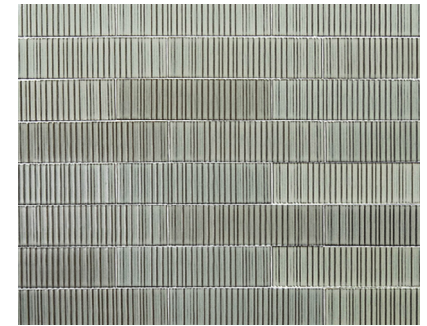

AKUZA

STONE PRODUCTS
UNLIMITED, INC

Sky Matte, 2.5" x 9", Rectangle Tile, SPUI-902266

AKUZA RECTANGLE

AKUZA 2.5" X 9"
RECTANGLE TILE IN PORCELAIN

STONE PRODUCTS
UNLIMITED, INC

Day	
SPUI-902265	Matte

Sky	
SPUI-902266	Matte

Moon Matte, 2.5" x 9", Rectangle Tile, SPUI-902267

Night Matte, 2.5" x 9", Rectangle Tile, SPUI-902268

Storm Matte, 2.5" x 9", Rectangle Tile, SPUI-902987

AKUZA RIBBED

AKUZA 2.5" X 9"
RIBBED RECTANGLE TILE IN PORCELAIN

STONE PRODUCTS
UNLIMITED, INC

Day	
SPUI-902269	Matte

Sky	
SPUI-902270	Matte

Moon	
SPUI-902271	Matte

Night	
SPUI-902272	Matte

Storm	
SPUI-902986	Matte

AKUZA 2.5" X 9" RIBBED RECTANGLE TILE IN PORCELAIN

STONE PRODUCTS
UNLIMITED, INC

COLOR	SKU	TYPE	THICKNESS	PCS PER BOX	SQFT PER BOX	LBS PER BOX	EDGE	FINISH
Day	SPUI-902269	Tile	9mm	80	13.34	50.00	Pressed	Ribbed
Sky	SPUI-902270	Tile	9mm	80	13.34	50.00	Pressed	Ribbed
Moon	SPUI-902271	Tile	9mm	80	13.34	50.00	Pressed	Ribbed
Night	SPUI-902272	Tile	9mm	80	13.34	50.00	Pressed	Ribbed
Storm	SPUI-902986	Tile	9mm	80	13.34	50.00	Pressed	Ribbed