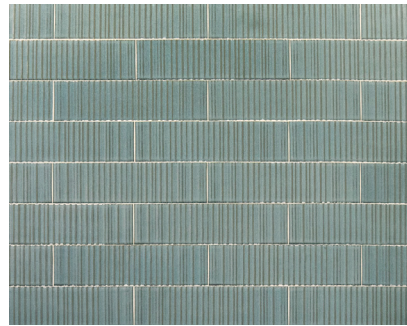

AKUZA

STONE PRODUCTS
UNLIMITED, INC

Sky Matte, 2.5" x 9", Rectangle Tile, SPUI-902266

AKUZA RECTANGLE

AKUZA 2.5" X 9"
RECTANGLE TILE IN PORCELAIN

STONE PRODUCTS
UNLIMITED, INC

Day	
SPUI-902265	Matte

Sky	
SPUI-902266	Matte

Moon Matte, 2.5" x 9", Rectangle Tile, SPUI-902267

Night Matte, 2.5" x 9", Rectangle Tile, SPUI-902268

Storm Matte, 2.5" x 9", Rectangle Tile, SPUI-902987

AKUZA RIBBED

AKUZA 2.5" X 9"
RIBBED RECTANGLE TILE IN PORCELAIN

STONE PRODUCTS
UNLIMITED, INC

Day	
SPUI-902269	Matte

Sky	
SPUI-902270	Matte

Moon	
SPUI-902271	Matte

Night	
SPUI-902272	Matte

Storm	
SPUI-902986	Matte

AKUZA 2.5" X 9" RIBBED RECTANGLE TILE IN PORCELAIN

STONE PRODUCTS
UNLIMITED, INC

COLOR	SKU	TYPE	THICKNESS	PCS PER BOX	SQFT PER BOX	LBS PER BOX	EDGE	FINISH
Day	SPUI-902269	Tile	9mm	80	13.34	50.00	Pressed	Ribbed
Sky	SPUI-902270	Tile	9mm	80	13.34	50.00	Pressed	Ribbed
Moon	SPUI-902271	Tile	9mm	80	13.34	50.00	Pressed	Ribbed
Night	SPUI-902272	Tile	9mm	80	13.34	50.00	Pressed	Ribbed
Storm	SPUI-902986	Tile	9mm	80	13.34	50.00	Pressed	Ribbed