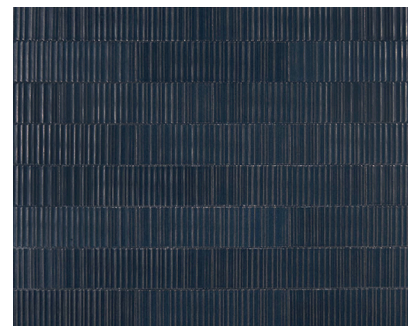

STONE PRODUCTS
UNLIMITED, INC

Day	
SPUI-902269	Matte

Sky	
SPUI-902270	Matte

Moon	
SPUI-902271	Matte

Night	
SPUI-902272	Matte

Storm	
SPUI-902986	Matte

AKUZA 2.5" X 9" RIBBED RECTANGLE TILE IN PORCELAIN

STONE PRODUCTS
UNLIMITED, INC

COLOR	SKU	TYPE	THICKNESS	PCS PER BOX	SQFT PER BOX	LBS PER BOX	EDGE	FINISH
Day	SPUI-902269	Tile	9mm	80	13.34	50.00	Pressed	Ribbed
Sky	SPUI-902270	Tile	9mm	80	13.34	50.00	Pressed	Ribbed
Moon	SPUI-902271	Tile	9mm	80	13.34	50.00	Pressed	Ribbed
Night	SPUI-902272	Tile	9mm	80	13.34	50.00	Pressed	Ribbed
Storm	SPUI-902986	Tile	9mm	80	13.34	50.00	Pressed	Ribbed