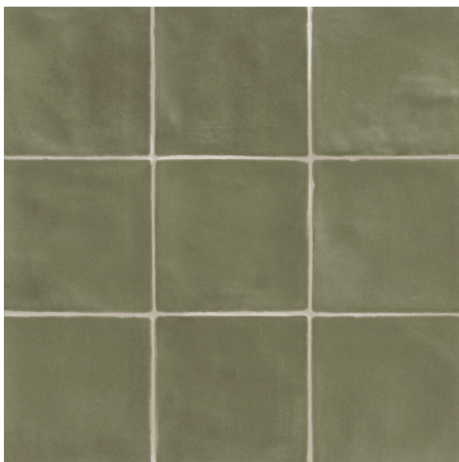

# REVIVAL

**STONE PRODUCTS**  
UNLIMITED, INC

Cotto 4" x 4" Matte Square Tile SPUI-903327

# REVIVAL SQUARE

4" x 4"

REVIVAL 4" X 4"  
SQUARE TILE IN CERAMIC

**STONE PRODUCTS**  
UNLIMITED, INC

<b>Off White</b>	
In Stock	
SPUI-903326	Matte

<b>Cotto</b>	
In Stock	
SPUI-903327	Matte

<b>Kale</b>	
In Stock	
SPUI-903328	Matte

<b>Marsala</b>	
In Stock	
SPUI-903329	Matte